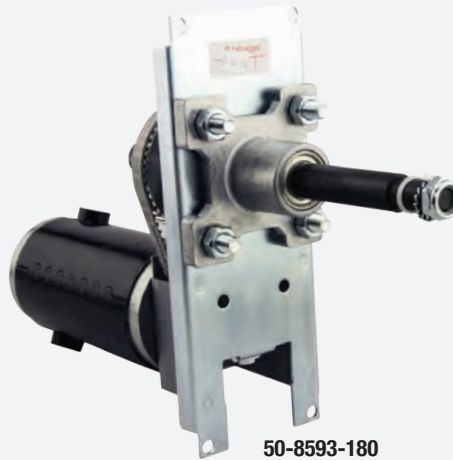

Batman Game Driving Controls

ASSEMBLY PARTS FOR RAW THRILLS BATMAN GAME

50-1035-BAT

96-1439-00

96-1431-00

50-8593-180

50-2525-40

Part Number	Description
50-1035-BAT	Hoop Assembly for Raw Thrills Batman Game
50-2525-40	Wheel Assembly Hub for Raw Thrills Batman Game
96-1431-00	Wheel Cap for Raw Thrills Batman Game
50-8593-180	Steering Mech Assembly for Raw Thrills Batman Game
96-1439-00	Dual Pedal Assembly for Raw Thrills Batman Game
50-0134-00	Button and Harness Assembly for Raw Thrills Batman Game
50-0429-20	Spring Seat Slide Assembly for Raw Thrills Batman Game
96-1427-LEFT	Steering Hoop Button Cover, Left Side, for Raw Thrills Batman Game
96-1427-RIGHT	Steering Hoop Button Cover, Right Side, for Raw Thrills Batman Game
43-0095-00	Screw 8-32 x 3/8 T-10 Torx® (body)